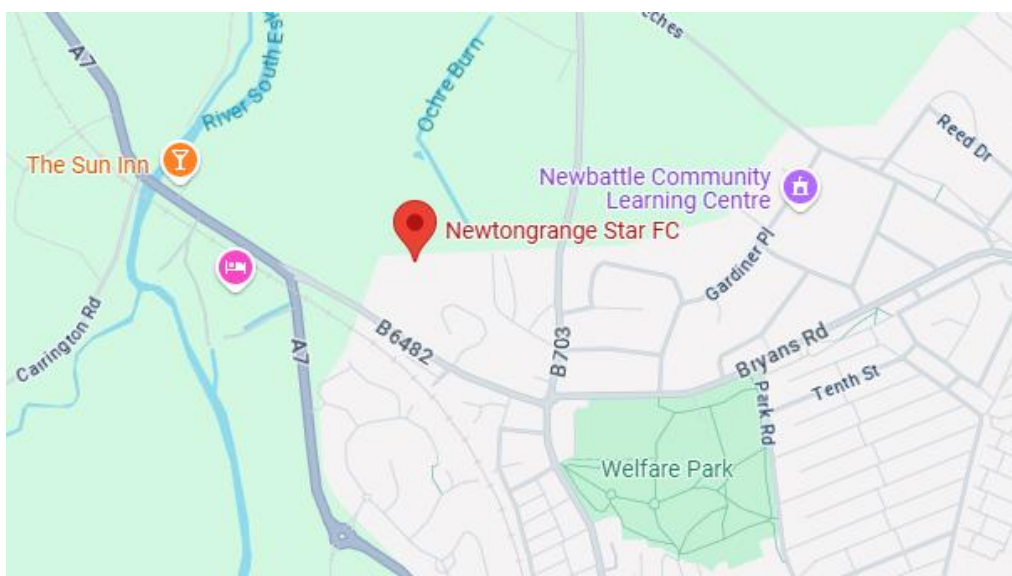

The Club's address is below with further contact details on the Club website - [Contact US – Newtongrange Star](#):

Newtongrange Star FC, 14 Dalhousie Road, Newtongrange, Midlothian, EH22 4NG

Directions:

Car - if travelling to the ground by car, exit the Edinburgh bypass onto the A7 at the Sheriffhall Roundabout, continuing on the A7 until passing The Sun Inn as shown on the map above, then exit onto the B6482.